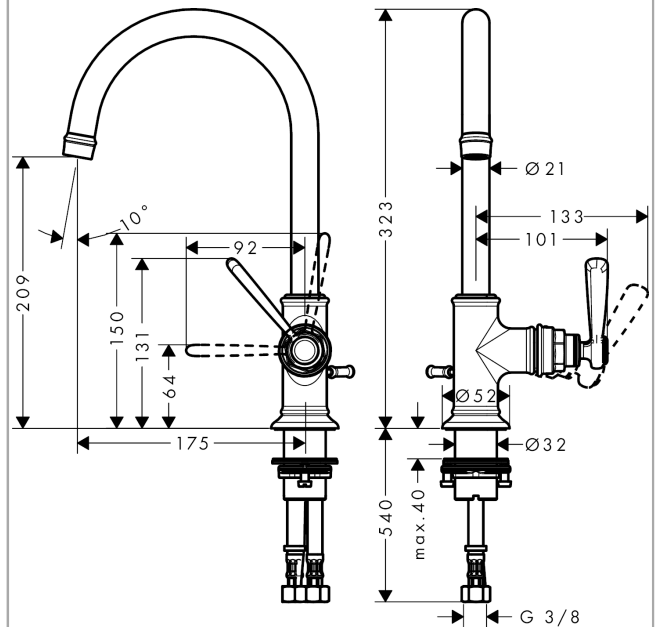

**AXOR Montreux**  
**Single lever basin mixer 210 with pop-up waste set**  
 Surfaces: **chrome** Article Number: **16517000**

### product features

- ComfortZone 210
- projection 175 mm
- laminar spray
- flow rate: 5 l/min
- ceramic cartridge
- temperature limitation adjustable
- pop-up waste set G 1¼
- suitable for continuous flow water heaters
- swivel range 120°
- connection dimension: DN15

## Scale drawing