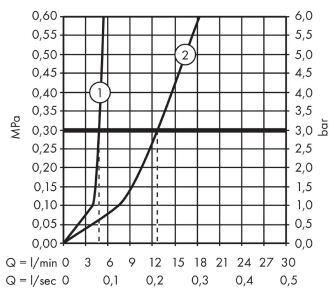

Flowchart

- ① with flow limiter
- ② without flow limiter