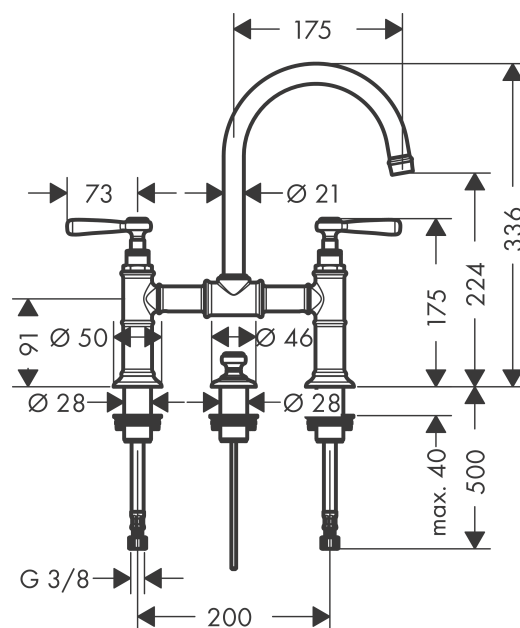

AXOR Montreux

2-handle basin mixer 220 with pop-up waste set and lever handles

Surfaces: **chrome** Article Number: **16511000**

Description

product features

- ComfortZone 220
- projection 175 mm
- normal spray
- flow rate: 5 l/min
- ceramic valves hot/ cold 90°
- temperature limitation not adjustable
- pop-up waste set G 1¼
- suitable for continuous flow water heaters
- swivel range 120°
- connection dimension: DN15

Technology

Product image

Scale drawing

Flowchart