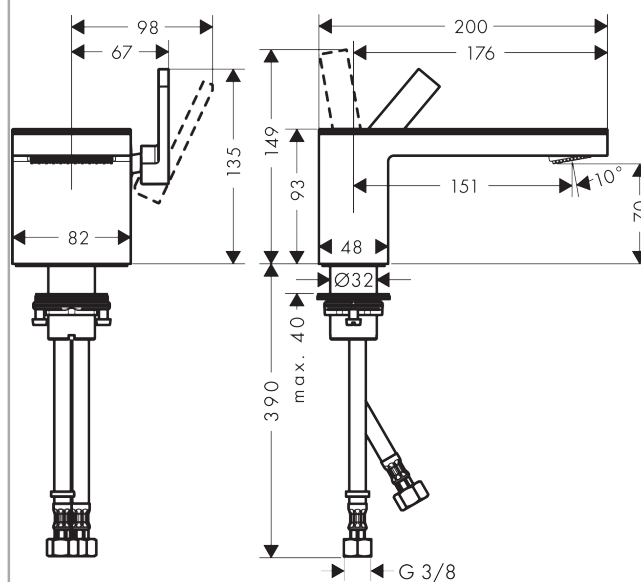

AXOR MyEdition

Single lever basin mixer 70 with push-open waste set

Surfaces: **Chrome/Mirror Glass** Article Number: **47010000**

Description

product features

- consists of: single lever basin mixer, waste set
- ComfortZone 70
- projection 151 mm
- plate of glass made of safety glass
- spray type: PowderRain
- flow rate at 3 bar: 5 l/min
- ceramic cartridge
- temperature limitation adjustable
- with isolated water conduction
- suitable for continuous flow water heaters
- push-open waste set G 1¼
- connection dimension: DN15

Technology

Product image

Scale drawing

Flowchart