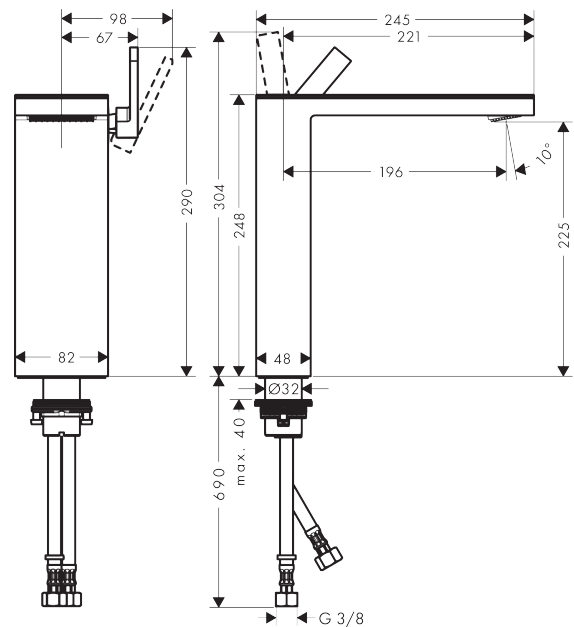

AXOR MyEdition

Single lever basin mixer 230 with push-open waste set

Surfaces: **Chrome/Mirror Glass** Article Number: **47020000**

Description

product features

- consists of: single lever basin mixer, waste set
- ComfortZone 230
- projection 196 mm
- plate of glass made of safety glass
- spray type: PowderRain
- flow rate at 3 bar: 5 l/min
- ceramic cartridge
- temperature limitation adjustable
- with isolated water conduction
- suitable for continuous flow water heaters
- push-open waste set G 1¼
- connection dimension: DN15
- handle position on the side: top-side at the spout (generally suitable for wash bowls)

Technology

Product image

Scale drawing

AXOR MyEdition

Single lever basin mixer 230 with push-open waste set

Surfaces: **Chrome/Mirror Glass** Article Number: **47020000**

Flowchart