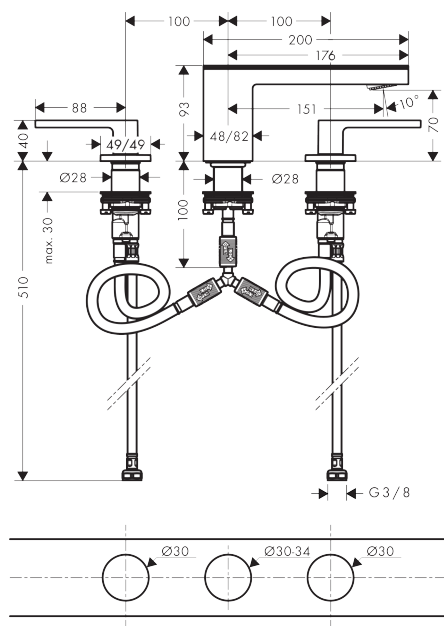

### 3-hole basin mixer 70 with push-open waste set

Surfaces: **Chrome/Mirror Glass** Article Number: **47050000**

##### product features

- consists of: 3-hole basin mixer, waste set
- ComfortZone 70
- projection 151 mm
- plate of glass made of safety glass
- spray type: PowderRain
- flow rate at 3 bar: 5 l/min
- ceramic valves hot/ cold 90°
- with isolated water conduction
- suitable for continuous flow water heaters
- push-open waste set G 1¼
- connection dimension: DN15

#### Scale drawing