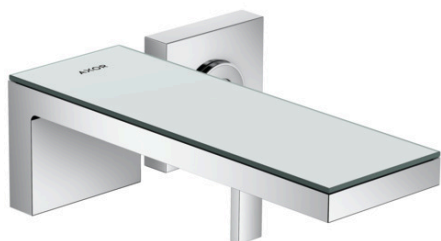

AXOR MyEdition

Single lever basin mixer for concealed installation wall-mounted

Surfaces: **Chrome/Mirror Glass** Article Number: **47060000**

Description

product features

- projection 221 mm
- plate of glass made of safety glass
- spray type: PowderRain
- flow rate at 3 bar: 5 l/min
- ceramic cartridge
- temperature limitation adjustable
- with isolated water conduction
- suitable for continuous flow water heaters
- non-closing flush grated valve
- connection dimension: DN15
- handle can be positioned on the right or left, depends on the basic set installation

Technology

Product image

Scale drawing

Flowchart