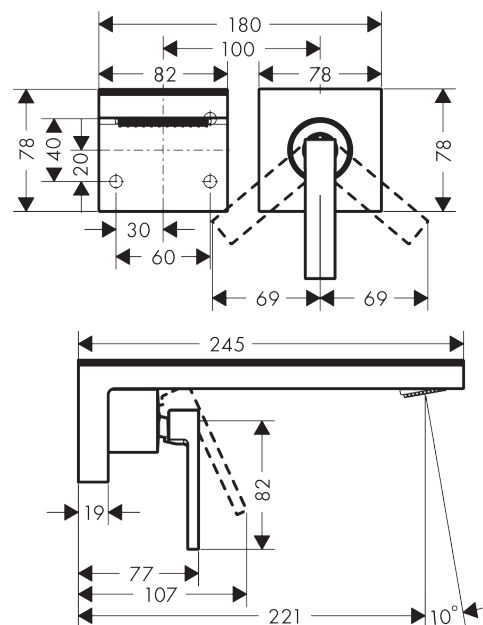

AXOR MyEdition

Single lever basin mixer for concealed installation wall-mounted

Surfaces: **Chrome/Mirror Glass** Article Number: **47060000**

Description

product features

- projection 221 mm
- plate of glass made of safety glass
- spray type: PowderRain
- flow rate at 3 bar: 5 l/min
- ceramic cartridge
- temperature limitation adjustable
- with isolated water conduction
- suitable for continuous flow water heaters
- non-closing flush grated valve
- connection dimension: DN15
- handle can be positioned on the right or left, depends on the basic set installation

Technology

Product image

Scale drawing

Flowchart