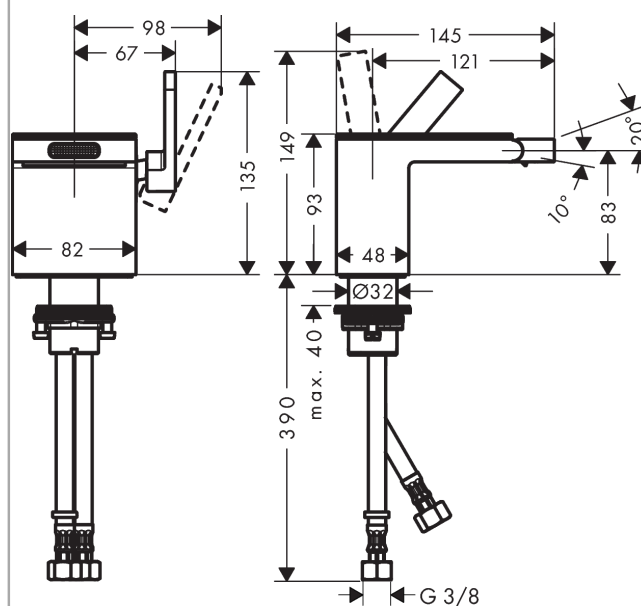

AXOR MyEdition

Single lever bidet mixer with push-open waste set

Surfaces: **Chrome/Mirror Glass** Article Number: **47210000**

Description

product features

- consists of: single lever bidet mixer, waste set
- projection 121 mm
- plate of glass made of safety glass
- aerator with ball pivot
- normal spray
- flow rate at 3 bar: 5 l/min
- ceramic cartridge
- temperature limitation adjustable
- isolated water conduction
- suitable for continuous flow water heaters
- connection dimension: DN15

Technology

Product image

Scale drawing

Flowchart