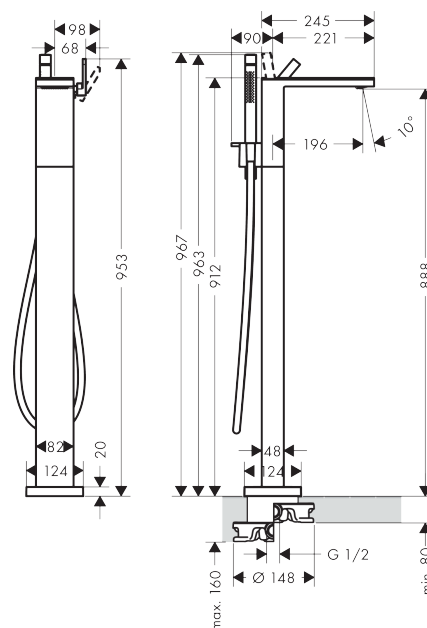

AXOR MyEdition

Single lever bath mixer floor-standing

Surfaces: **Chrome/Mirror Glass** Article Number: **47440000**

Description

product features

- consists of: single lever bath mixer floor standing, baton hand shower, shower hose, shower holder
- projection 196 mm
- connection type: basic set
- plate of glass made of safety glass
- spray type mixer: normal spray
- spray type hand shower: Rain, MonoRain
- flow rate at 3 bar: 20 l/min
- Ceramic cartridge
- min. operating pressure: 1 bar
- max. operating pressure: 10 bar
- temperature limitation adjustable
- with automatic resetting
- non-return valve
- connection dimension: DN15

Technology

Product image

Scale drawing

AXOR MyEdition

Single lever bath mixer floor-standing

Surfaces: **Chrome/Mirror Glass** Article Number: **47440000**

Flowchart

The consumption was measured in combination with the appropriate fittings (thermostat/mixer/in-wall valve) to reflect actual application in practice.