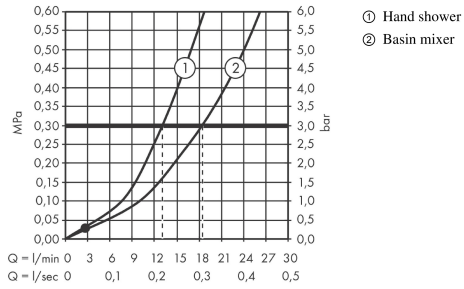

AXOR MyEdition

Single lever bath mixer floor-standing

Surfaces: **Chrome/Mirror Glass** Article Number: **47440000**

Description

product features

- consists of: single lever bath mixer floor standing, baton hand shower, shower hose, shower holder
- projection 196 mm
- connection type: basic set
- plate of glass made of safety glass
- spray type mixer: normal spray
- spray type hand shower: Rain, MonoRain
- flow rate at 3 bar: 20 l/min
- Ceramic cartridge
- min. operating pressure: 1 bar
- max. operating pressure: 10 bar
- temperature limitation adjustable
- with automatic resetting
- non-return valve
- connection dimension: DN15

Technology

Product image

Scale drawing

AXOR MyEdition

Single lever bath mixer floor-standing

Surfaces: **Chrome/Mirror Glass** Article Number: **47440000**

Flowchart

The consumption was measured in combination with the appropriate fittings (thermostat/mixer/in-wall valve) to reflect actual application in practice.