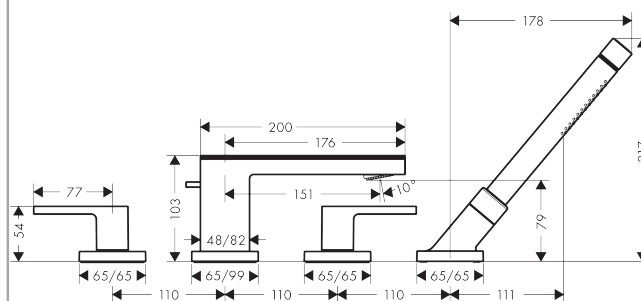

AXOR MyEdition

4-hole rim mounted bath mixer

Surfaces: **Chrome/Mirror Glass**

Article Number: **47430000**

Description

product features

- consists of: 4-hole rim mounted bath mixer, baton hand shower, Secuflex hose set, shower holder
- projection 150 mm
- connection type: basic set
- plate of glass made of safety glass
- spray type mixer: normal spray
- spray type hand shower: Rain, MonoRain
- maximum pull-out length of hand shower: 1.10 m
- flow rate for bath spout at 3 bar: 22 l/min
- flow rate of hand shower at 3 bar: 16 l/min
- ceramic valves hot/ cold 90°
- min. operating pressure: 1 bar
- max. operating pressure: 10 bar
- with automatic resetting
- connection dimension: DN15

Technology

Product image

Scale drawing

AXOR MyEdition
4-hole rim mounted bath mixer
 Surfaces: **Chrome/Mirror Glass**

Article Number: **47430000**

Flowchart