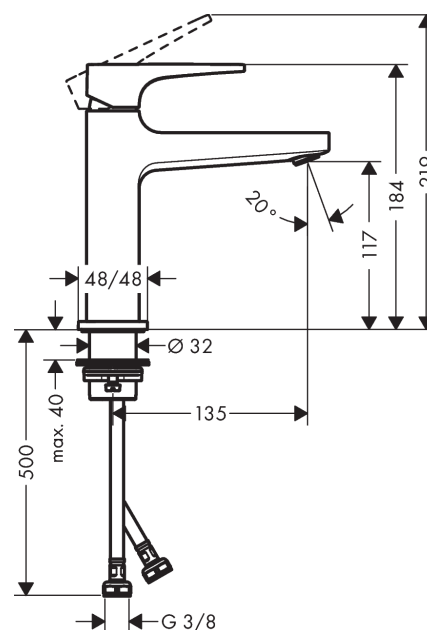

Metropol

Single lever basin mixer 110 with lever handle and push-open waste set

Surfaces: **Chrome** Article Number: **32507000**

Description

product features

- consists of: single lever basin mixer, waste set
- ComfortZone 110
- projection 135 mm
- normal spray
- flow rate at 3 bar: 5 l/min
- ceramic cartridge
- temperature limitation adjustable
- suitable for continuous flow water heaters
- push-open waste set G 1¼
- material waste set: metal
- connection dimension: DN15

Technology

Design awards

red dot award 2017
winner

GERMAN
DESIGN
AWARD
WINNER
2018

Product image

Scale drawing

Flowchart