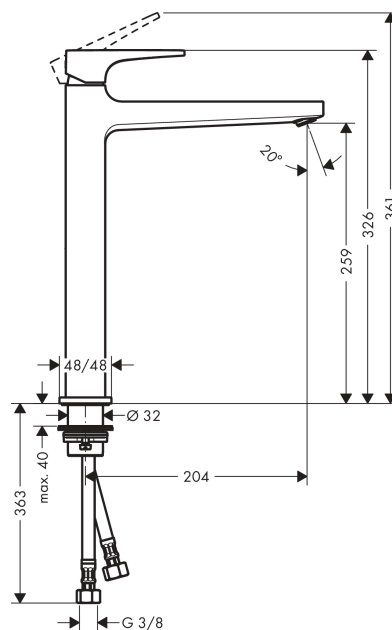

#### product features

- consists of: single lever basin mixer, waste set
- ComfortZone 260
- projection 204 mm
- normal spray
- flow rate at 3 bar: 5 l/min
- ceramic cartridge
- temperature limitation adjustable
- suitable for continuous flow water heaters
- push-open waste set G 1¼
- material waste set: metal
- connection dimension: DN15

### Scale drawing