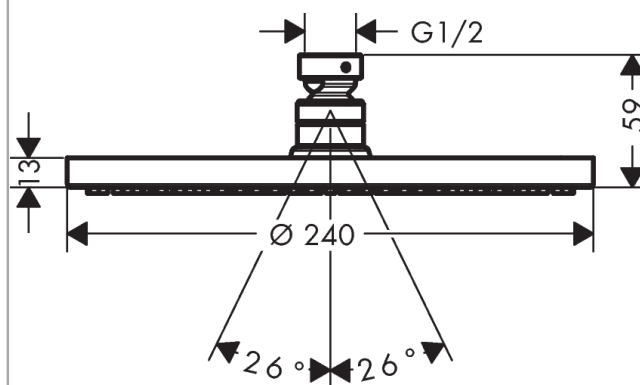

Raindance S

Overhead shower 240 1jet P

Surfaces: **Chrome** Article Number: **27623000**

Description

product features

- shower head size: 240 mm
- overhead shower angle adjustable
- spray type: PowderRain
- flow rate PowderRain spray (at 0.3 MPa): 18 l/min
- fully chrome-plated spray disc
- material spray disc: metal
- installation: ceiling or wall
- connection thread G 1/2
- connection dimension: DN15

Technology

Product image

Scale drawing

Flowchart

The consumption was measured in combination with the appropriate fittings (thermostat/mixer/ in-wall valve) to reflect actual application in practice.