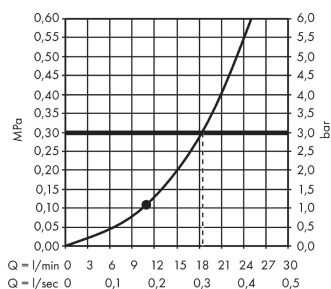

Raindance S

Overhead shower 240 1jet P

Surfaces: **Chrome** Article Number: **27623000**

Description

product features

- shower head size: 240 mm
- overhead shower angle adjustable
- spray type: PowderRain
- flow rate PowderRain spray (at 0.3 MPa): 18 l/min
- fully chrome-plated spray disc
- material spray disc: metal
- installation: ceiling or wall
- connection thread G 1/2
- connection dimension: DN15

Technology

Product image

Scale drawing

Flowchart

The consumption was measured in combination with the appropriate fittings (thermostat/mixer/ in-wall valve) to reflect actual application in practice.