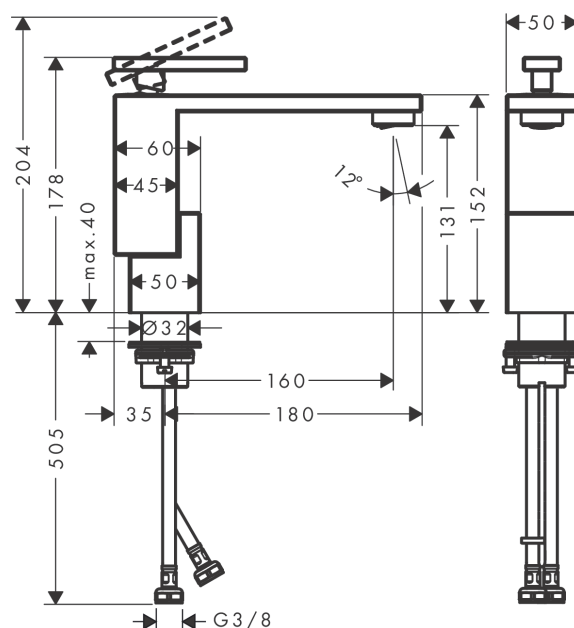

AXOR Edge
Single lever basin mixer 130 with push-open waste set
 Surfaces: **Chrome** Article Number: **46010000**

Description

product features

- consists of: single lever basin mixer, waste set
- ComfortZone 130
- projection 160 mm
- normal spray
- flow rate at 3 bar: 4.6 l/min
- ceramic cartridge
- temperature limitation adjustable
- suitable for continuous flow water heaters
- push-open waste set G 1¼
- material waste set: metal
- connection type: G ¾ connections
- connection dimension: DN15

Technology

Product image

Scale drawing

Flowchart