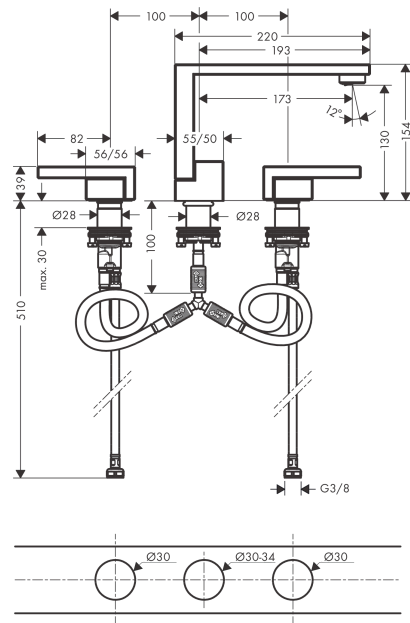

### 3-hole basin mixer 130 with push-open waste set - diamond cut

Surfaces: **Chrome** Article Number: **46051000**

##### product features

- consists of: 3-hole basin mixer, waste set
- ComfortZone 130
- projection 173 mm
- normal spray
- flow rate at 3 bar: 4.6 l/min
- ceramic valves hot/ cold 90°
- suitable for continuous flow water heaters
- push-open waste set G 1¼
- material waste set: metal
- connection type: G ¾ connections
- connection dimension: DN15

#### Scale drawing