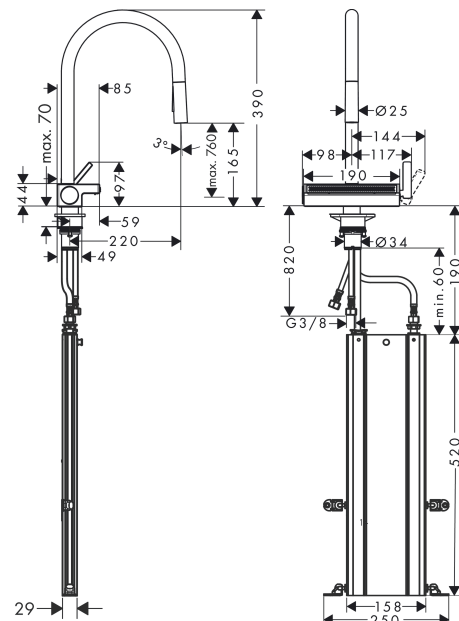

### product features

- consists of: single lever kitchen mixer, hose box, multifunctional strainer
- ComfortZone 170
- swivel range adjustable in 3 steps 60°, 110° or 150°
- laminar spray and shower spray, SatinFlow
- change between SatinFlow and pull-out spray at the touch of a button
- lockable shower spray, spray returns through pressing spray diverter
- MagFit magnetic shower support
- connection dimension: DN15
- ceramic cartridge
- connection type: G 3/8 connections
- integrated non-return valve
- not suitable for continuous flow water heaters
- hose box: sBox for quiet, smooth and protected hose guidance in the cabinet, under the countertop, with extension length up to 76 cm
- tap hole with Ø 35 mm required, recommendation: the middle of tap hole drilling should be max. 45 mm from the back side of of the bowl

## Scale drawing

**Aquno Select M81**  
**Single lever kitchen mixer 170, pull-out spray, 3jet, sBox**  
 Surfaces: **Chrome**    Article Number: **73831000**