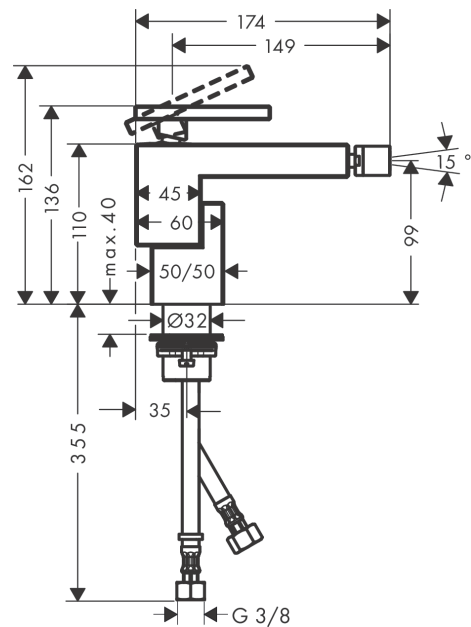

AXOR Edge

Single lever bidet mixer with push-open waste set - diamond cut

Surfaces: **Chrome** Article Number: **46211000**

Description

product features

- consists of: single lever bidet mixer, waste set
- projection 149 mm
- aerator with ball pivot
- normal spray
- flow rate at 3 bar: 6.7 l/min
- ceramic cartridge
- temperature limitation adjustable
- suitable for continuous flow water heaters
- push-open waste set G 1¼
- material waste set: metal
- connection dimension: DN15

Technology

Product image

Scale drawing

Flowchart