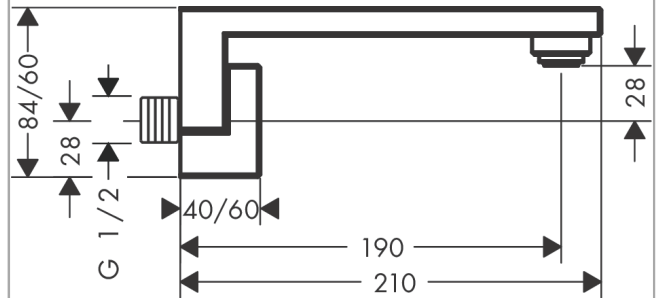

AXOR Edge

Bath spout diamond cut

Surfaces: **Chrome** Article Number: **46411000**

Description

product features

- projection 190 mm
- wall-mounted
- flow rate: 23 l/min
- connection dimension: G 1/2
- spray type: normal spray

Technology

Product image

Scale drawing

Flowchart

The consumption was measured in combination with the appropriate fittings (thermostat/mixer/ in-wall valve) to reflect actual application in practice.