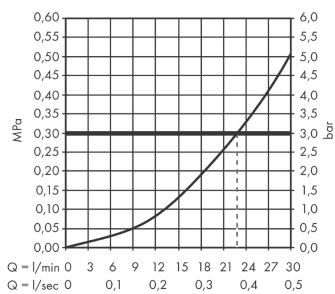

AXOR Edge

Bath spout diamond cut

Surfaces: **Chrome** Article Number: **46411000**

Description

product features

- projection 190 mm
- wall-mounted
- flow rate: 23 l/min
- connection dimension: G 1/2
- spray type: normal spray

Technology

Product image

Scale drawing

Flowchart

The consumption was measured in combination with the appropriate fittings (thermostat/mixer/ in-wall valve) to reflect actual application in practice.