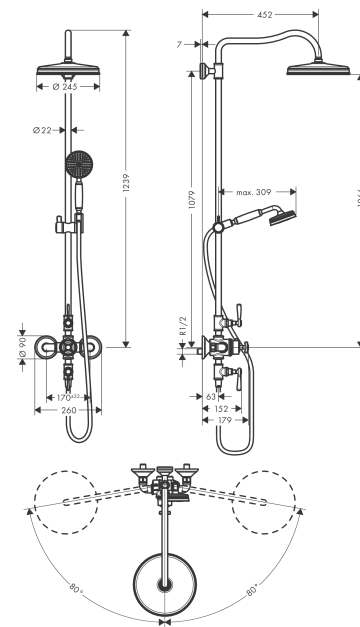

#### product features

- consists of: overhead shower, hand shower, shower thermostat, shower hose, slider
- shower head size: 240 mm
- spray type: RainAir
- shower arm length: 430 mm
- flow rate Rain spray (at 3 bar): 15 l/min
- operating pressure: min. 0.2 MPa/max. 1.0 MPa
- swivel shower arm
- thermostat AXOR Montreux
- safety lock at 40° C
- adjustable hot water limitation
- outlets controlled via turning handle
- installation type: exposed installation
- connection dimension DN15
- connection thread G ½
- centre distance 170 ± 32 mm

### Scale drawing

**AXOR Montreux**  
**Showerpipe with thermostat and overhead shower 240 1jet**  
 Surfaces: **Chrome**    Article Number: **16572000**