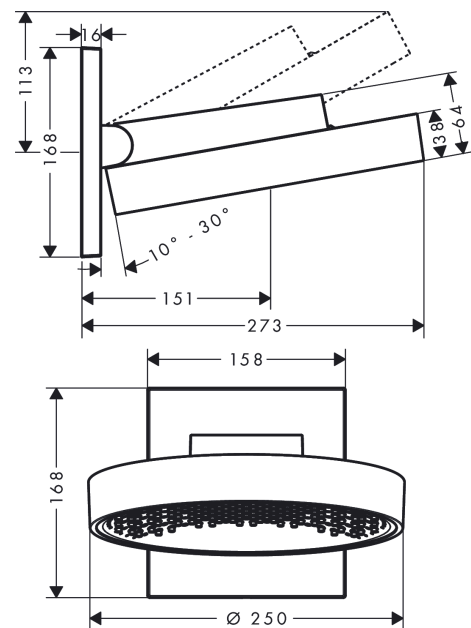

Rainfinity

Overhead shower 250 1jet with wall connector

Surfaces: **Matt White** Article Number: **26226700**

Description

product features

- consists of: overhead shower, wall outlet
- projection 273 mm
- spray type: PowderRain
- middle spray disc: 151 mm
- shower head size: 250 mm
- shower arm vertically inclinable by 10-30°
- maximum flow rate at 3 bar: 19 l/min
- flow rate PowderRain spray (at 0.3 MPa): 19 l/min
- spray disc surface: graphite
- material spray disc: aluminium
- overhead shower removable for cleaning
- installation: wall
- connection thread G ½
- connection dimension: DN15

Technology

Product image

Scale drawing

Rainfinity
Overhead shower 250 1jet with wall connector
 Surfaces: **Matt White** Article Number: **26226700**

Flowchart

The consumption was measured in combination with the appropriate fittings (thermostat/mixer/ in-wall valve) to reflect actual application in practice.