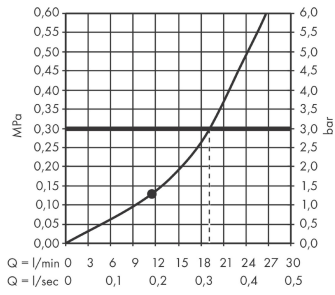

Rainfinity

Overhead shower 250 1jet with wall connector

Surfaces: **Matt White** Article Number: **26226700**

Description

product features

- consists of: overhead shower, wall outlet
- projection 273 mm
- spray type: PowderRain
- middle spray disc: 151 mm
- shower head size: 250 mm
- shower arm vertically inclinable by 10-30°
- maximum flow rate at 3 bar: 19 l/min
- flow rate PowderRain spray (at 0.3 MPa): 19 l/min
- spray disc surface: graphite
- material spray disc: aluminium
- overhead shower removable for cleaning
- installation: wall
- connection thread G ½
- connection dimension: DN15

Technology

Product image

Scale drawing

Rainfinity
Overhead shower 250 1jet with wall connector
 Surfaces: **Matt White** Article Number: **26226700**

Flowchart

The consumption was measured in combination with the appropriate fittings (thermostat/mixer/ in-wall valve) to reflect actual application in practice.