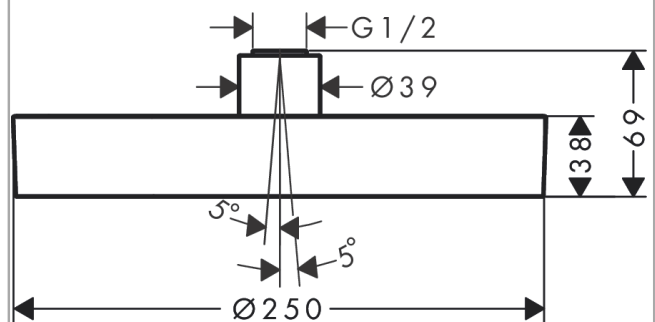

Rainfinity

Overhead shower 250 1jet

Surfaces: **Matt White** Article Number: **26228700**

Description

product features

- spray type: PowderRain
- shower head size: 250 mm
- ball-joint: overhead shower angle (2 x 5°) adjustable
- maximum flow rate at 3 bar: 16.3 l/min
- flow rate PowderRain spray (at 0.3 MPa): 16 l/min
- spray disc surface: graphite
- material spray disc: aluminium
- overhead shower removable for cleaning
- frame: metal
- installation: ceiling or wall
- connection thread G 1/2
- connection dimension: DN15

Technology

Product image

Scale drawing

Flowchart

The consumption was measured in combination with the appropriate fittings (thermostat/mixer/ in-wall valve) to reflect actual application in practice.