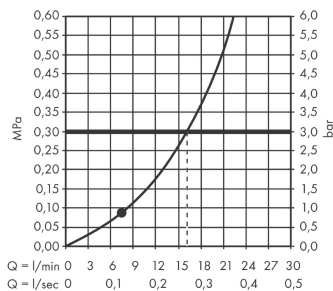

Rainfinity

Overhead shower 250 1jet

Surfaces: **Matt White** Article Number: **26228700**

Description

product features

- spray type: PowderRain
- shower head size: 250 mm
- ball-joint: overhead shower angle (2 x 5°) adjustable
- maximum flow rate at 3 bar: 16.3 l/min
- flow rate PowderRain spray (at 0.3 MPa): 16 l/min
- spray disc surface: graphite
- material spray disc: aluminium
- overhead shower removable for cleaning
- frame: metal
- installation: ceiling or wall
- connection thread G 1/2
- connection dimension: DN15

Technology

Product image

Scale drawing

Flowchart

The consumption was measured in combination with the appropriate fittings (thermostat/mixer/ in-wall valve) to reflect actual application in practice.