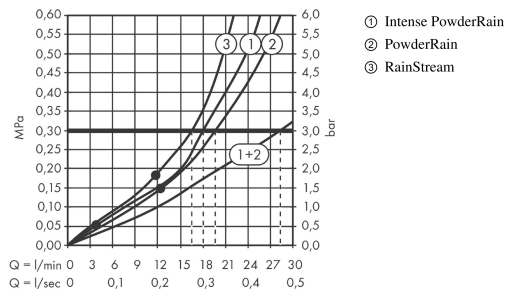

Rainfinity

Overhead shower 250 3jet with wall connector

Surfaces: **Matt White** Article Number: **26232700**

Description

product features

- consists of: overhead shower, wall outlet
- projection 273 mm
- spray type: PowderRain, Intense PowderRain, RainStream
- middle spray disc: 151 mm
- shower head size: 250 mm
- shower arm vertically inclinable by 10-30°
- maximum flow rate at 3 bar: 20 l/min
- flow rate RainStream spray (at 3 bar): 16 l/min
- flow rate Intense PowderRain (at 3bar): 18 l/min
- flow rate PowderRain spray (at 0.3 MPa): 20 l/min
- the 3 spray zones must be controlled via 3 valves or a diverter valve with 3 outlets
- Select button on thermostat
- spray disc surface: graphite
- material spray disc: aluminium
- overhead shower removable for cleaning
- frame: metal
- installation: wall-mounted - for installation on iBox

Technology

Product image

Scale drawing

Rainfinity
Overhead shower 250 3jet with wall connector
 Surfaces: **Matt White** Article Number: **26232700**

Flowchart

The consumption was measured in combination with the appropriate fittings (thermostat/mixer/in-wall valve) to reflect actual application in practice.