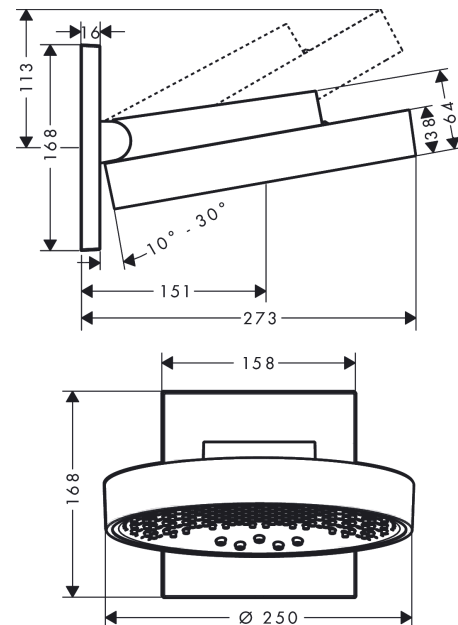

Rainfinity

Overhead shower 250 3jet with wall connector

Surfaces: **Matt White** Article Number: **26232700**

Description

product features

- consists of: overhead shower, wall outlet
- projection 273 mm
- spray type: PowderRain, Intense PowderRain, RainStream
- middle spray disc: 151 mm
- shower head size: 250 mm
- shower arm vertically inclinable by 10-30°
- maximum flow rate at 3 bar: 20 l/min
- flow rate RainStream spray (at 3 bar): 16 l/min
- flow rate Intense PowderRain (at 3bar): 18 l/min
- flow rate PowderRain spray (at 0.3 MPa): 20 l/min
- the 3 spray zones must be controlled via 3 valves or a diverter valve with 3 outlets
- Select button on thermostat
- spray disc surface: graphite
- material spray disc: aluminium
- overhead shower removable for cleaning
- frame: metal
- installation: wall-mounted - for installation on iBox

Technology

Product image

Scale drawing

Rainfinity
Overhead shower 250 3jet with wall connector
 Surfaces: **Matt White** Article Number: **26232700**

Flowchart

The consumption was measured in combination with the appropriate fittings (thermostat/mixer/in-wall valve) to reflect actual application in practice.

Rainfinity
Overhead shower 250 3jet with wall connector
 Surfaces: **Matt White** Article Number: **26232700**

Installation examples

Rainfinity 360 3jet
 26234XXX

Rainfinity 250 3jet
 26232XXX