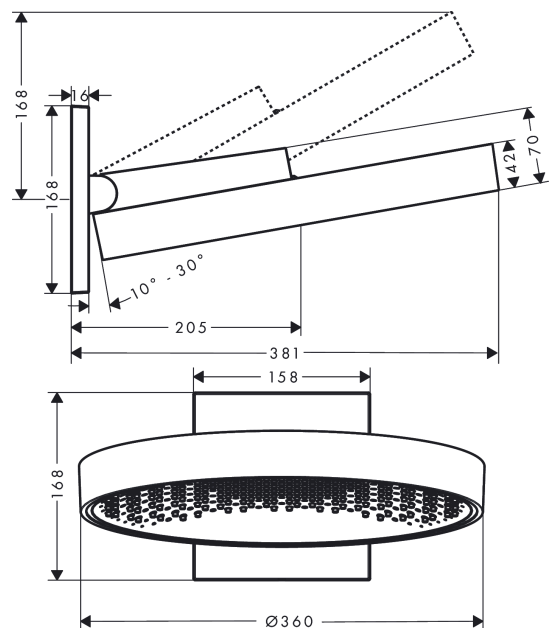

Scale drawing