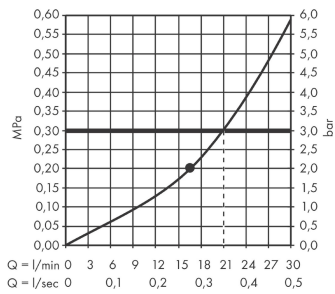

Rainfinity
Overhead shower 360 1jet with wall connector
Surfaces: **Matt White**   Article Number: **26230700**

Flowchart

The consumption was measured in combination with the appropriate fittings (thermostat/mixer/ in-wall valve) to reflect actual application in practice.