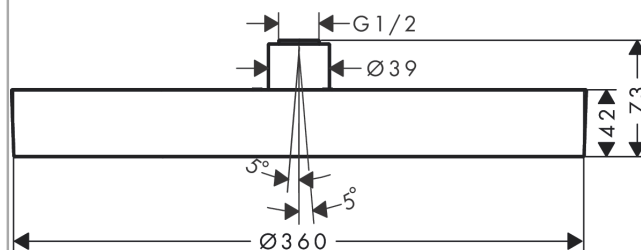

Scale drawing