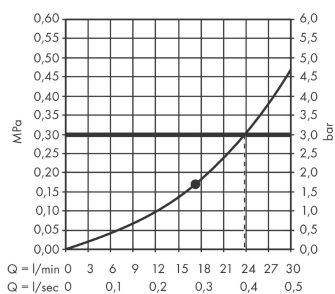

Flowchart

The consumption was measured in combination with the appropriate fittings (thermostat/mixer/in-wall valve) to reflect actual application in practice.