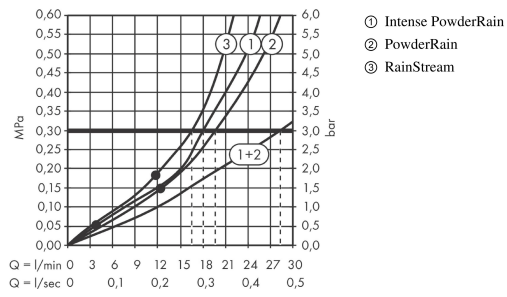

##### product features

- consists of: overhead shower, wall outlet
- projection 381 mm
- spray type: PowderRain, Intense PowderRain, RainStream
- middle spray disc: 205 mm
- shower head size: 360 mm
- shower arm vertically inclinable by 10-30°
- maximum flow rate at 3 bar: 28.1 l/min
- flow rate RainStream spray (at 3 bar): 16 l/min
- flow rate Intense PowderRain (at 3bar): 18 l/min
- flow rate PowderRain spray (at 0.3 MPa): 20 l/min
- the 3 spray zones must be controlled via 3 valves or a diverter valve with 3 outlets
- spray disc surface: graphite
- material spray disc: aluminium
- overhead shower removable for cleaning
- frame: metal
- installation: wall-mounted - for installation on iBox
- connection dimension: DN15

#### Product image

### Flowchart

The consumption was measured in combination with the appropriate fittings (thermostat/mixer/in-wall valve) to reflect actual application in practice.