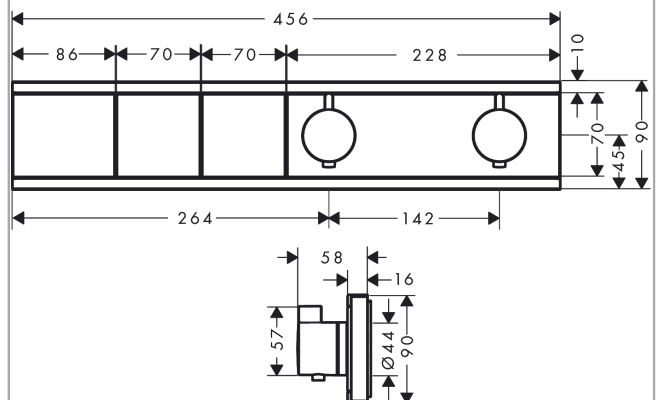

RainSelect

Thermostat for concealed installation for 2 functions

Surfaces: **Matt White** Article Number: **15380700**

Description

product features

- depending on volume flow and installation situation approx. 50% flow rate reduction and integrated shut off function
- 2 functions
- simultaneous use of several outlets
- Select push-button on/off control for 2 outlets
- maximum flow rate at 3 bar: 26 l/min
- thermostat cartridge, Select valve
- min. operating pressure: 1 bar
- max. operating pressure: 10 bar
- safety lock at 40° C
- temperature limitation adjustable
- non-return valve
- connection type: basic set
- Thermostat is delivered with buttons handshower and PowderRain

Technology

Product image

Scale drawing

RainSelect
Thermostat for concealed installation for 2 functions
 Surfaces: **Matt White** Article Number: **15380700**

Installation examples

RainSelect
 1531018X / 15380XXX