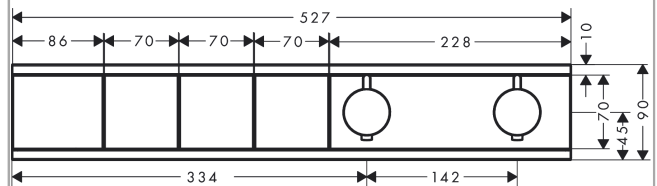

Scale drawing