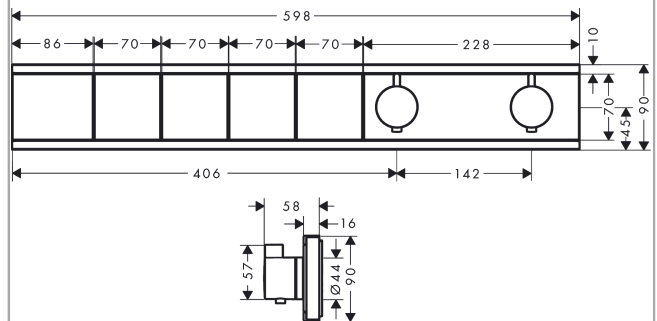

RainSelect

Thermostat for concealed installation for 4 functions

Surfaces: **Matt White** Article Number: **15382700**

Description

product features

- depending on volume flow and installation situation approx. 50% flow rate reduction and integrated shut off function
- 4 functions
- simultaneous use of several outlets
- Select push-button on/off control for 4 outlets
- thermostat cartridge, Select valve
- min. operating pressure: 1 bar
- max. operating pressure: 10 bar
- safety lock at 40° C
- temperature limitation adjustable
- non-return valve
- connection type: basic set
- Thermostat is delivered with buttons handshower, PowderRain, Waterfall, Rain large

Technology

Product image

Scale drawing

RainSelect
Thermostat for concealed installation for 4 functions
 Surfaces: **Matt White** Article Number: **15382700**

Installation examples

RainSelect
 1531218X / 15382XXX