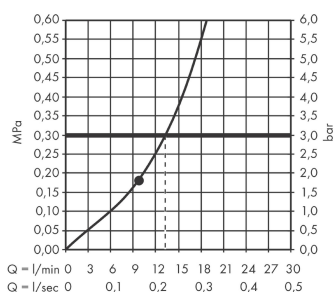

Rainfinity

Shoulder shower 500 1jet with shower shelf

Surfaces: **Matt White** Article Number: **26243700**

Description

product features

- spray type: PowderRain
- spray area: 309 x 28 mm
- shower head size: 502 x 81 mm
- field of application: functions as overhead, shoulder or side shower
- maximum flow rate at 3 bar: 13 l/min
- connection thread: G 1/2
- connection dimension: DN15
- material: metal
- shelf made of safety glass
- surface of the shelf at colour variant -000 = mirror glass, at colour variant -700 = graphite colour, satined

Technology

Design awards

Product image

Scale drawing

Flowchart

The consumption was measured in combination with the appropriate fittings (thermostat/mixer/in-wall valve) to reflect actual application in practice.