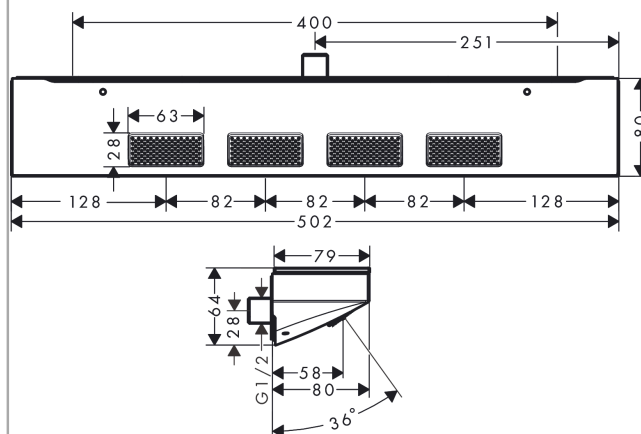

Rainfinity

Shoulder shower 500 1jet with shower shelf

Surfaces: **Matt White** Article Number: **26243700**

Description

product features

- spray type: PowderRain
- spray area: 309 x 28 mm
- shower head size: 502 x 81 mm
- field of application: functions as overhead, shoulder or side shower
- maximum flow rate at 3 bar: 13 l/min
- connection thread: G 1/2
- connection dimension: DN15
- material: metal
- shelf made of safety glass
- surface of the shelf at colour variant -000 = mirror glass, at colour variant -700 = graphite colour, satined

Technology

Design awards

Product image

Scale drawing

Flowchart

The consumption was measured in combination with the appropriate fittings (thermostat/mixer/in-wall valve) to reflect actual application in practice.