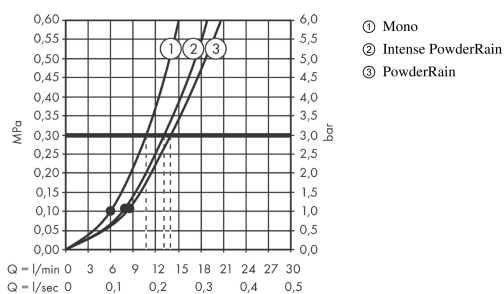

Rainfinity

Hand shower 130 3jet

Surfaces: **Matt White** Article Number: **26864700**

Description

product features

- shower head size: 130 mm
- convenient diversion via Select button
- spray type: PowderRain, Intense PowderRain, MonoRain
- maximum flow rate at 3 bar: 14 l/min
- with internal water conduction
- rinseable dirt filter
- connection thread G ½
- connection dimension: DN15
- suitable for continuous flow water heaters

Technology

Design awards

Product image

Scale drawing

Flowchart

The consumption was measured in combination with the appropriate fittings (thermostat/mixer/ in-wall valve) to reflect actual application in practice.