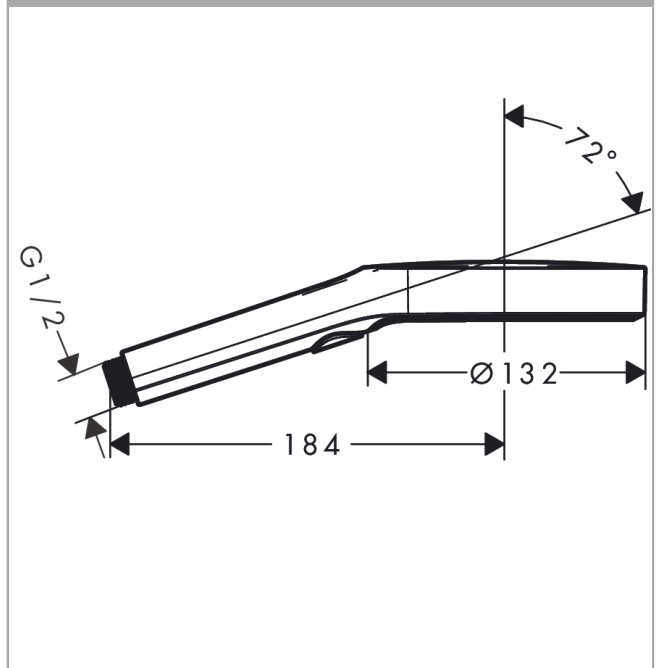

Rainfinity

Hand shower 130 3jet

Surfaces: **Matt White** Article Number: **26864700**

Description

product features

- shower head size: 130 mm
- convenient diversion via Select button
- spray type: PowderRain, Intense PowderRain, MonoRain
- maximum flow rate at 3 bar: 14 l/min
- with internal water conduction
- rinseable dirt filter
- connection thread G ½
- connection dimension: DN15
- suitable for continuous flow water heaters

Technology

Design awards

Product image

Scale drawing

Flowchart

The consumption was measured in combination with the appropriate fittings (thermostat/mixer/ in-wall valve) to reflect actual application in practice.