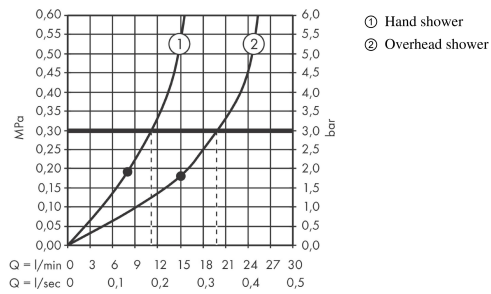

Rainfinity

Showerpipe 360 1jet for concealed installation

Surfaces: **Matt White** Article Number: **26842700**

Description

product features

- consists of: overhead shower, hand shower, shower hose, shower holder, 2 glass shelves, wall outlet
- overhead shower Rainfinity 360 1jet
- shower head size: 360 mm
- spray type: PowderRain
- spray disc surface: graphite
- shower holder inclination angle can be adjusted continuously
- shower arm vertically inclinable by 10-30°
- shelf made of safety glass
- surface of the shelf at colour variant -000 = mirror glass, at colour variant -700 = graphite colour, satined
- requires a mixer for 2 functions
- outlet: overhead shower, hand shower
- maximum flow rate at 3 bar: 19.6 l/min
- installation type: exposed installation
- isolated water conduction
- water connection: in the lower shelf, covert
- connection dimension: DN15
- connection thread G ½

Technology

Design awards

Product image

Scale drawing

Rainfinity
Showerpipe 360 1jet for concealed installation
 Surfaces: **Matt White** Article Number: **26842700**

Flowchart

The consumption was measured in combination with the appropriate fittings (thermostat/mixer/in-wall valve) to reflect actual application in practice.