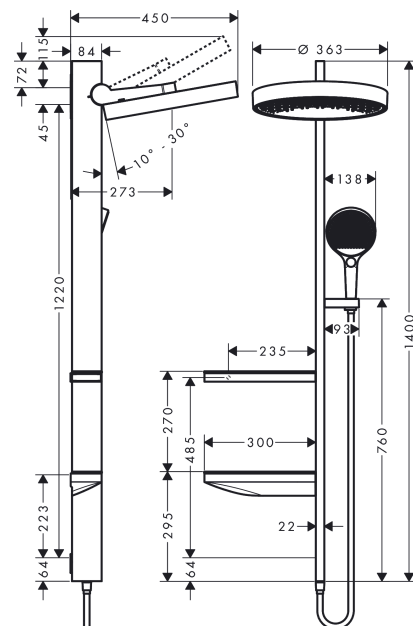

Rainfinity

Showerpipe 360 1jet for concealed installation

Surfaces: **Matt White** Article Number: **26842700**

Description

product features

- consists of: overhead shower, hand shower, shower hose, shower holder, 2 glass shelves, wall outlet
- overhead shower Rainfinity 360 1jet
- shower head size: 360 mm
- spray type: PowderRain
- spray disc surface: graphite
- shower holder inclination angle can be adjusted continuously
- shower arm vertically inclinable by 10-30°
- shelf made of safety glass
- surface of the shelf at colour variant -000 = mirror glass, at colour variant -700 = graphite colour, satined
- requires a mixer for 2 functions
- outlet: overhead shower, hand shower
- maximum flow rate at 3 bar: 19.6 l/min
- installation type: exposed installation
- isolated water conduction
- water connection: in the lower shelf, covert
- connection dimension: DN15
- connection thread G ½

Technology

Design awards

Product image

Scale drawing

Rainfinity
Showerpipe 360 1jet for concealed installation
 Surfaces: **Matt White** Article Number: **26842700**

Flowchart

The consumption was measured in combination with the appropriate fittings (thermostat/mixer/in-wall valve) to reflect actual application in practice.

Rainfinity
Showerpipe 360 1jet for concealed installation
 Surfaces: **Matt White** Article Number: **26842700**

Installation examples