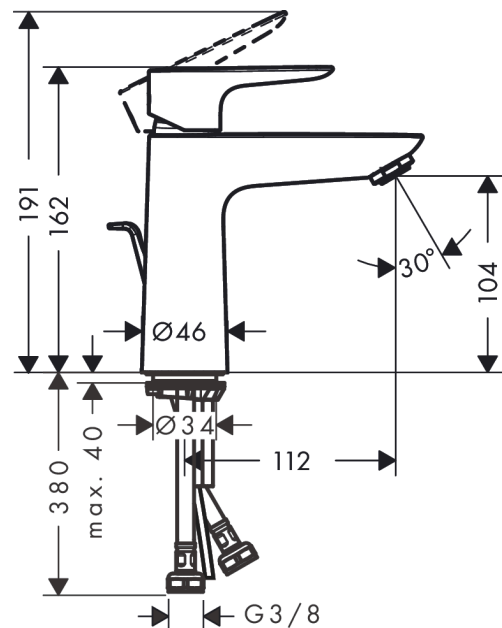

### Single lever basin mixer 110 with pop-up waste set

Surfaces: **Matt White** Article Number: **71710700**

##### product features

- consists of: single lever basin mixer, waste set
- ComfortZone 110
- projection 112 mm
- normal spray
- flow rate at 3 bar: 5 l/min
- ceramic cartridge
- temperature limitation adjustable
- suitable for continuous flow water heaters
- pop-up waste set G 1¼
- material waste set: metal
- connection type: G ¾ connections
- connection dimension: DN15

#### Scale drawing