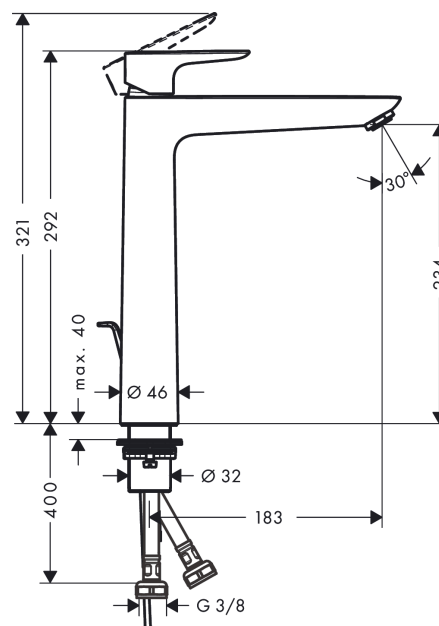

Talis E

Single lever basin mixer 240 with pop-up waste set

Surfaces: **Matt White** Article Number: **71716700**

Description

product features

- consists of: single lever basin mixer, waste set
- ComfortZone 240
- projection 183 mm
- normal spray
- flow rate at 3 bar: 5 l/min
- ceramic cartridge
- temperature limitation adjustable
- suitable for continuous flow water heaters
- pop-up waste set G 1¼
- material waste set: metal
- connection type: G ¾ connections
- connection dimension: DN15

Technology

Product image

Scale drawing

Flowchart