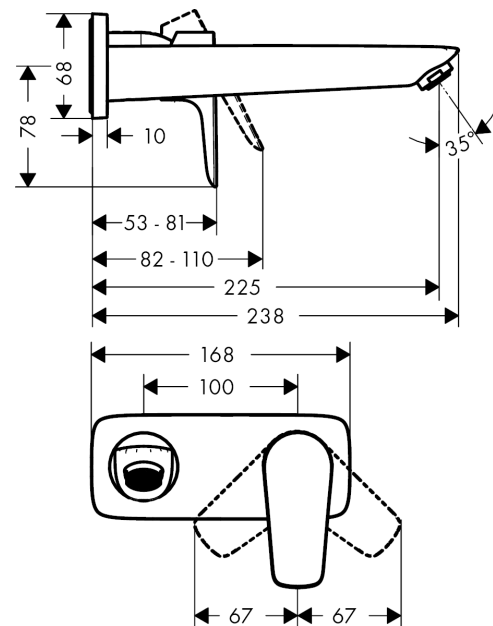

## Talis E

Single lever basin mixer for concealed installation wall-mounted with spout 22.5 cm

Surfaces: **Matt White** Article Number: **71734700**

#### product features

- consists of: single lever basin mixer for concealed installation wall-mounted, waste set
- projection 225 mm
- normal spray
- flow rate at 3 bar: 5 l/min
- ceramic cartridge
- temperature limitation adjustable
- suitable for continuous flow water heaters
- non-closing waste set
- material waste set: metal
- connection type: basic set
- connection dimension: DN15
- handle can be positioned on the right or left, depends on the basic set installation

### Scale drawing