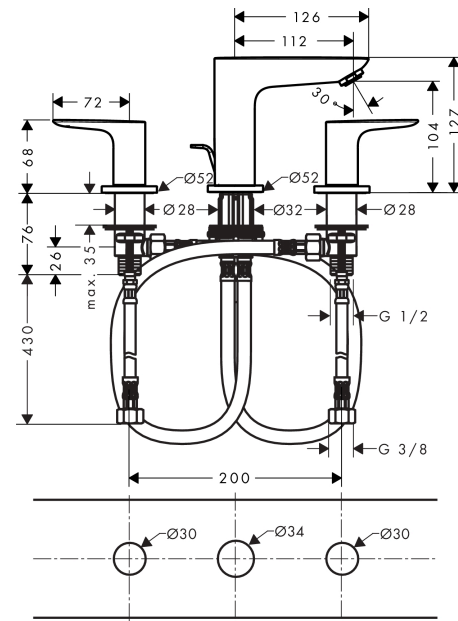

#### product features

- consists of: 3-hole basin mixer, waste set
- ComfortZone 150
- projection 112 mm
- flow rate at 3 bar: 5 l/min
- ceramic valves hot/ cold 90°
- suitable for continuous flow water heaters
- pop-up waste set G 1¼
- material waste set: metal
- connection type: G ¾ connections
- connection dimension: DN15

### Scale drawing