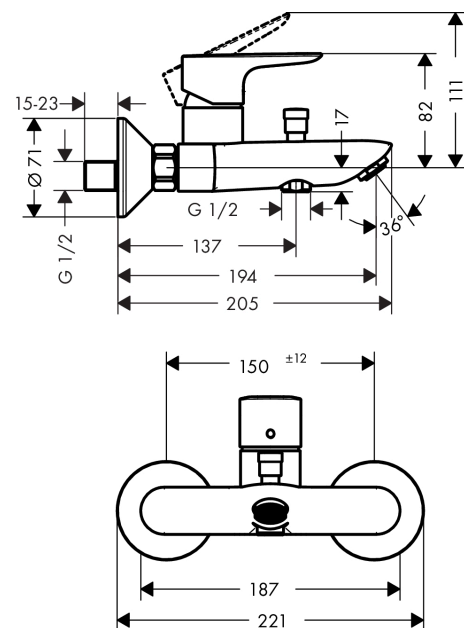

Talis E

Single lever bath mixer for exposed installation

Surfaces: **Matt White** Article Number: **71740700**

Description

product features

- projection 194 mm
- connection type: s-shaped connections
- centre distance: 150 ± 12 mm
- spray type mixer: normal spray
- flow rate for bath spout at 3 bar: 19 l/min
- flow rate of hand shower at 3 bar: 17 l/min
- ceramic cartridge
- temperature limitation adjustable
- with automatic resetting
- with silencer
- suitable for continuous flow water heaters
- connection dimension: DN15

Technology

Product image

Scale drawing

Flowchart