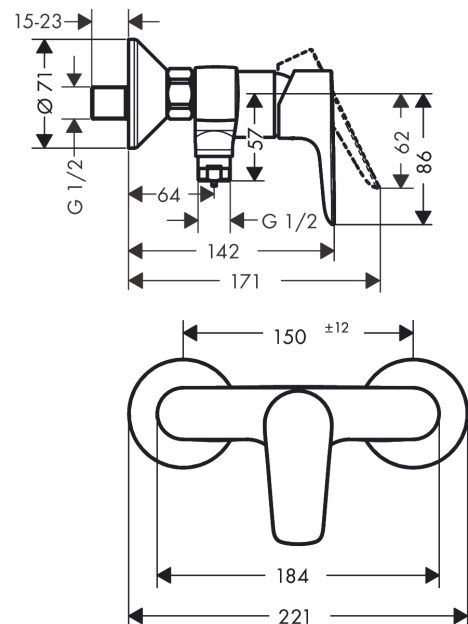

### Description

#### product features

- connection type: s-shaped connections
- centre distance:  $150 \pm 12$  mm
- flow rate of hand shower at 3 bar: 17 l/min
- ceramic cartridge
- temperature limitation adjustable
- non-return valve
- with silencer
- hose connection DN15
- connection dimension: DN15

### Scale drawing

### Flowchart

Shower outlet with 1B-resistance