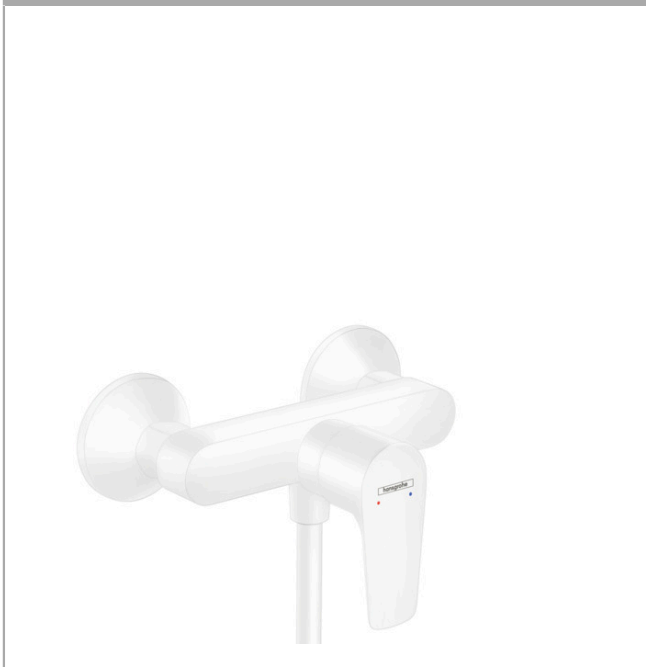

Talis E
Single lever shower mixer for exposed installation
Surfaces: **Matt White** Article Number: **71760700**

Description

product features

- connection type: s-shaped connections
- centre distance: 150 ± 12 mm
- flow rate of hand shower at 3 bar: 17 l/min
- ceramic cartridge
- temperature limitation adjustable
- non-return valve
- with silencer
- hose connection DN15
- connection dimension: DN15

Product image