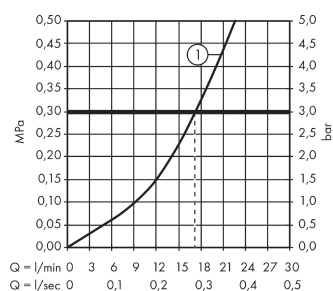

Flowchart

Shower outlet with 1B-resistance