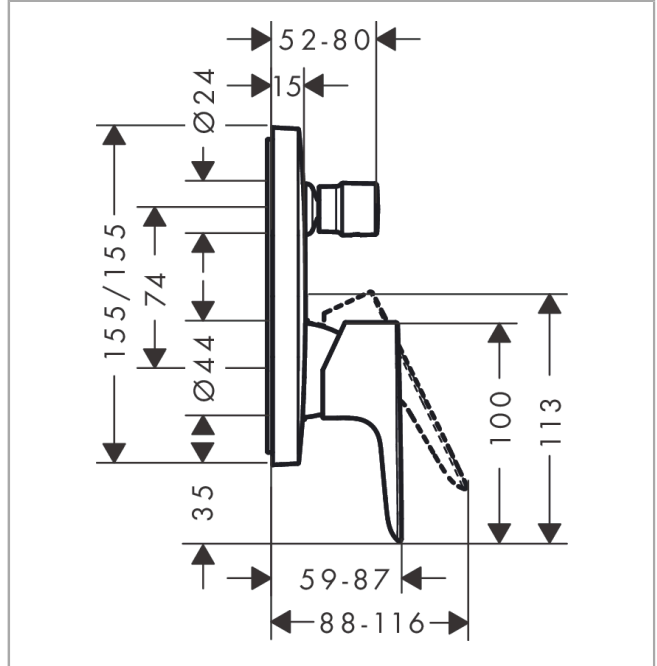

Talis E
Single lever bath mixer for concealed installation
 Surfaces: **Matt White** Article Number: **71745700**

Description

product features

- connection type: basic set
- ceramic cartridge
- temperature limitation adjustable
- with automatic resetting
- with silencer

Product image

Scale drawing

Flowchart