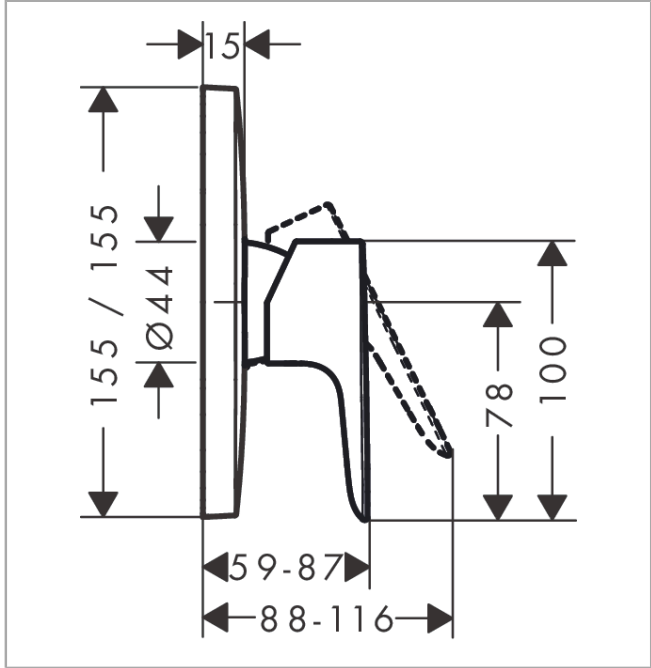

### Description

#### product features

- 1 function
- connection type: basic set
- flow rate at 3 bar: 29.3 l/min
- ceramic cartridge
- temperature limitation adjustable

### Scale drawing