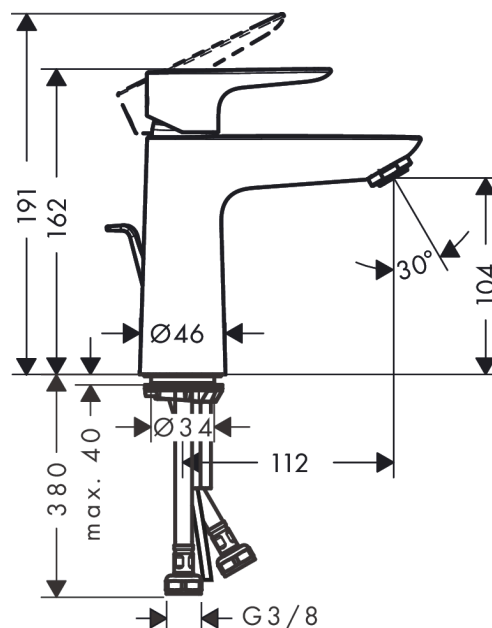

Talis E

Single lever basin mixer 110 with pop-up waste set

Surfaces: **Matt Black** Article Number: **71710670**

Description

product features

- consists of: single lever basin mixer, waste set
- ComfortZone 110
- projection 112 mm
- normal spray
- flow rate at 3 bar: 5 l/min
- ceramic cartridge
- temperature limitation adjustable
- suitable for continuous flow water heaters
- pop-up waste set G 1¼
- material waste set: metal
- connection type: G ¾ connections
- connection dimension: DN15

Technology

Product image

Scale drawing

Flowchart