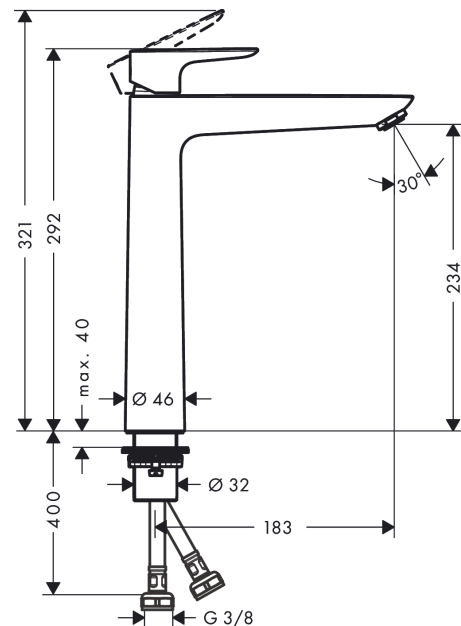

Talis E
Single lever basin mixer 240 without waste set
 Surfaces: **Matt Black** Article Number: **71717670**

Description

product features

- ComfortZone 240
- projection 183 mm
- normal spray
- flow rate at 3 bar: 5 l/min
- ceramic cartridge
- temperature limitation adjustable
- suitable for continuous flow water heaters
- connection type: G 3/8 connections
- connection dimension: DN15

Technology

Product image

Scale drawing

Flowchart