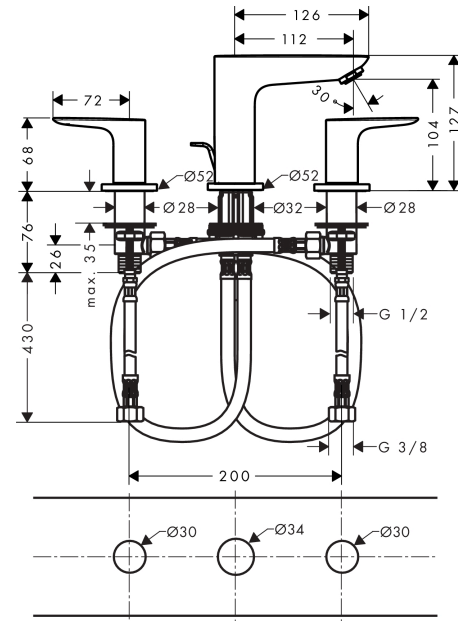

Talis E

3-hole basin mixer with pop-up waste set

Surfaces: **Matt Black** Article Number: **71733670**

Description

product features

- consists of: 3-hole basin mixer, waste set
- ComfortZone 150
- projection 112 mm
- flow rate at 3 bar: 5 l/min
- ceramic valves hot/ cold 90°
- suitable for continuous flow water heaters
- pop-up waste set G 1¼
- material waste set: metal
- connection type: G ¾ connections
- connection dimension: DN15

Technology

Product image

Scale drawing

Flowchart