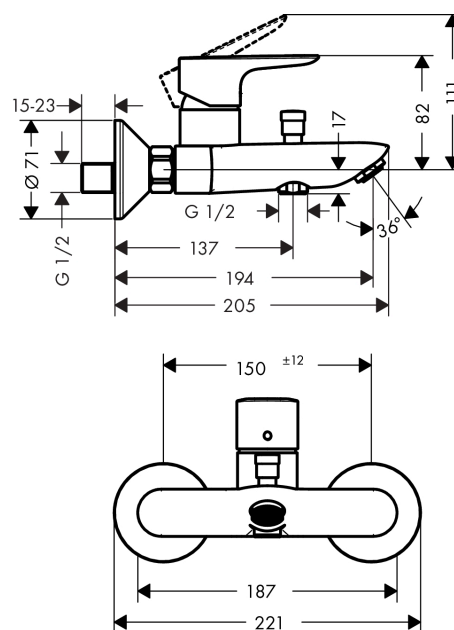

Talis E

Single lever bath mixer for exposed installation

Surfaces: **Matt Black** Article Number: **71740670**

Description

product features

- projection 194 mm
- connection type: s-shaped connections
- centre distance: 150 ± 12 mm
- spray type mixer: normal spray
- flow rate for bath spout at 3 bar: 19 l/min
- flow rate of hand shower at 3 bar: 17 l/min
- ceramic cartridge
- temperature limitation adjustable
- with automatic resetting
- with silencer
- suitable for continuous flow water heaters
- connection dimension: DN15

Technology

Product image

Scale drawing

Flowchart