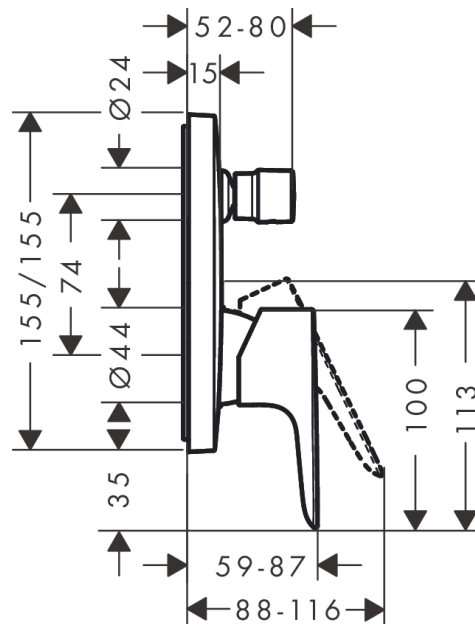

Talis E
Single lever bath mixer for concealed installation
 Surfaces: **Matt Black** Article Number: **71745670**

Description

product features

- connection type: basic set
- ceramic cartridge
- temperature limitation adjustable
- with automatic resetting
- with silencer

Product image

Scale drawing

Flowchart