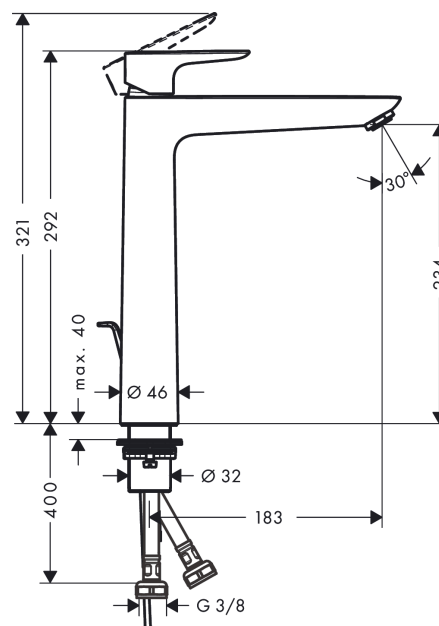

Talis E

Single lever basin mixer 240 with pop-up waste set

Surfaces: **Brushed Black Chrome** Article Number: **71716340**

Description

product features

- consists of: single lever basin mixer, waste set
- ComfortZone 240
- projection 183 mm
- normal spray
- flow rate at 3 bar: 5 l/min
- ceramic cartridge
- temperature limitation adjustable
- suitable for continuous flow water heaters
- pop-up waste set G 1¼
- material waste set: metal
- connection type: G ¾ connections
- connection dimension: DN15

Technology

Product image

Scale drawing

Flowchart