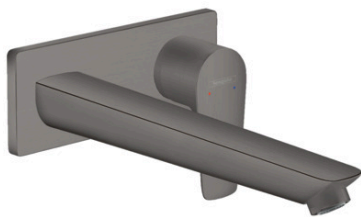

Product image