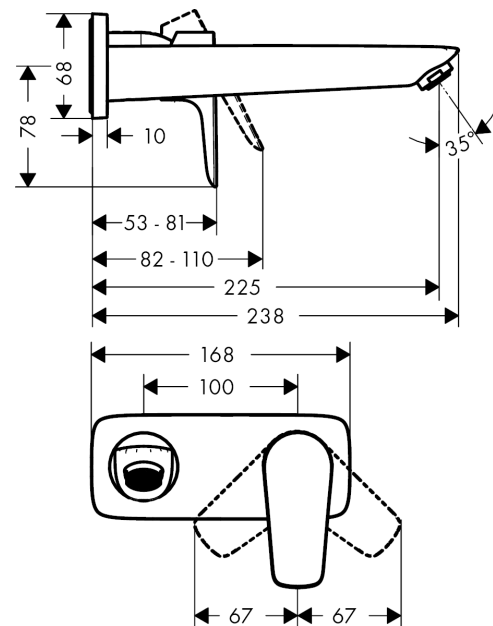

## Talis E

Single lever basin mixer for concealed installation wall-mounted with spout 22.5 cm

Surfaces: **Brushed Black Chrome** Article Number: 71734340

#### product features

- consists of: single lever basin mixer for concealed installation wall-mounted, waste set
- projection 225 mm
- normal spray
- flow rate at 3 bar: 5 l/min
- ceramic cartridge
- temperature limitation adjustable
- suitable for continuous flow water heaters
- non-closing waste set
- material waste set: metal
- connection type: basic set
- connection dimension: DN15
- handle can be positioned on the right or left, depends on the basic set installation

### Scale drawing

## Talis E

Single lever basin mixer for concealed installation wall-mounted with spout 22.5 cm

Surfaces: **Brushed Black Chrome** Article Number: **71734340**