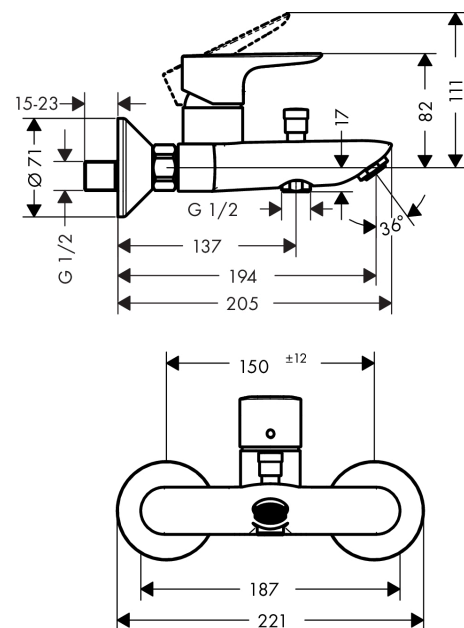

##### product features

- projection 194 mm
- connection type: s-shaped connections
- centre distance: 150 ± 12 mm
- spray type mixer: normal spray
- flow rate for bath spout at 3 bar: 19 l/min
- flow rate of hand shower at 3 bar: 17 l/min
- ceramic cartridge
- temperature limitation adjustable
- with automatic resetting
- with silencer
- suitable for continous flow water heaters
- connection dimension: DN15

#### Scale drawing