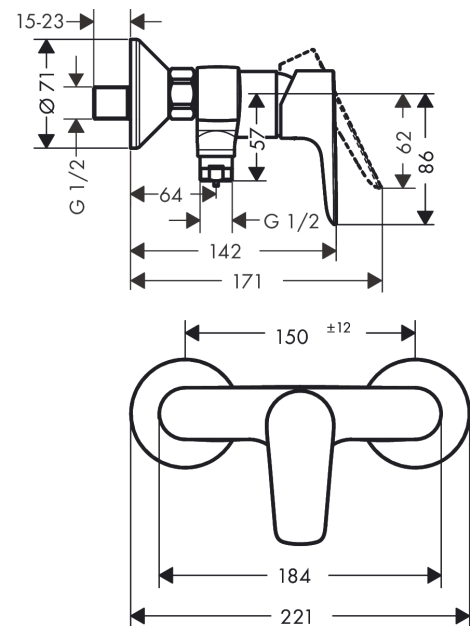

Talis E

Single lever shower mixer for exposed installation

Surfaces: **Brushed Black Chrome** Article Number: **71760340**

Description

product features

- connection type: s-shaped connections
- centre distance: 150 ± 12 mm
- flow rate of hand shower at 3 bar: 17 l/min
- ceramic cartridge
- temperature limitation adjustable
- non-return valve
- with silencer
- hose connection DN15
- connection dimension: DN15

Product image

Scale drawing

Flowchart

Shower outlet with 1B-resistance