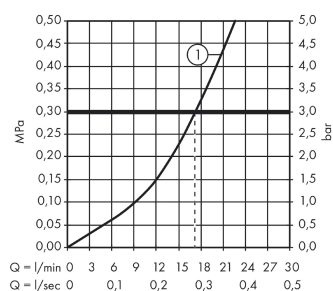

Talis E

Single lever shower mixer for exposed installation

Surfaces: **Brushed Black Chrome** Article Number: **71760340**

Description

product features

- connection type: s-shaped connections
- centre distance: 150 ± 12 mm
- flow rate of hand shower at 3 bar: 17 l/min
- ceramic cartridge
- temperature limitation adjustable
- non-return valve
- with silencer
- hose connection DN15
- connection dimension: DN15

Product image

Scale drawing

Flowchart

Shower outlet with 1B-resistance