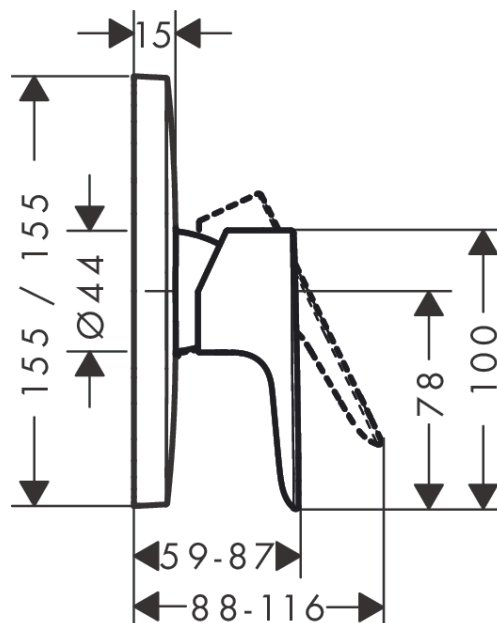

Talis E
Single lever shower mixer for concealed installation
 Surfaces: **Brushed Black Chrome** Article Number: **71765340**

Description

product features

- 1 function
- connection type: basic set
- flow rate at 3 bar: 29.3 l/min
- ceramic cartridge
- temperature limitation adjustable

Product image

Scale drawing

Flowchart