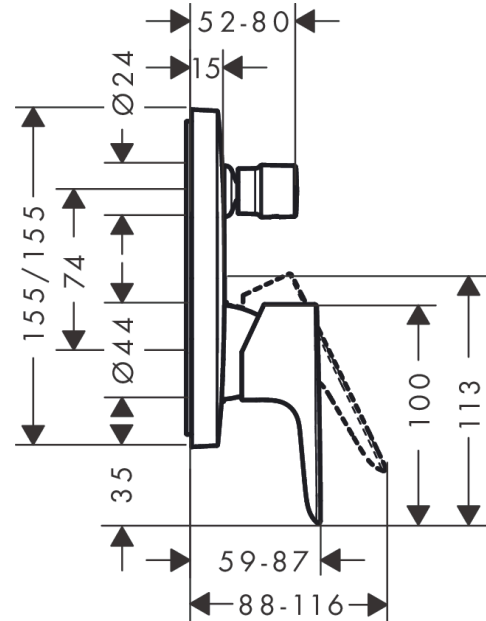

## Talis E

Single lever bath mixer for concealed installation

Surfaces: **Brushed Black Chrome** Article Number: **71745340**

### Description

#### product features

- connection type: basic set
- ceramic cartridge
- temperature limitation adjustable
- with automatic resetting
- with silencer

### Scale drawing