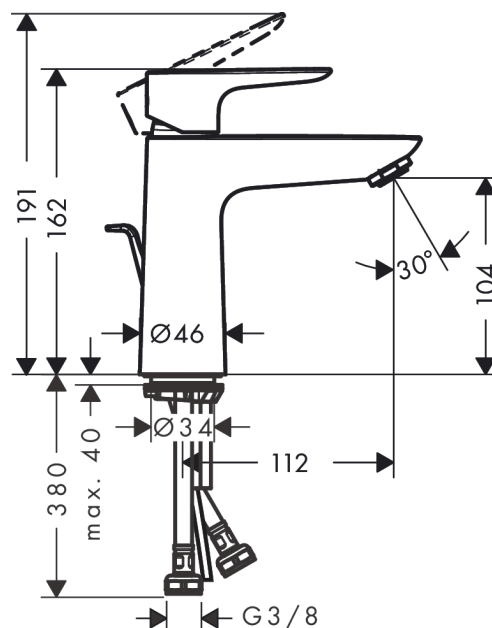

Talis E

Single lever basin mixer 110 with pop-up waste set

Surfaces: **Polished Gold Optic** Article Number: **71710990**

Description

product features

- consists of: single lever basin mixer, waste set
- ComfortZone 110
- projection 112 mm
- normal spray
- flow rate at 3 bar: 5 l/min
- ceramic cartridge
- temperature limitation adjustable
- suitable for continuous flow water heaters
- pop-up waste set G 1¼
- material waste set: metal
- connection type: G ¾ connections
- connection dimension: DN15

Technology

Product image

Scale drawing

Flowchart